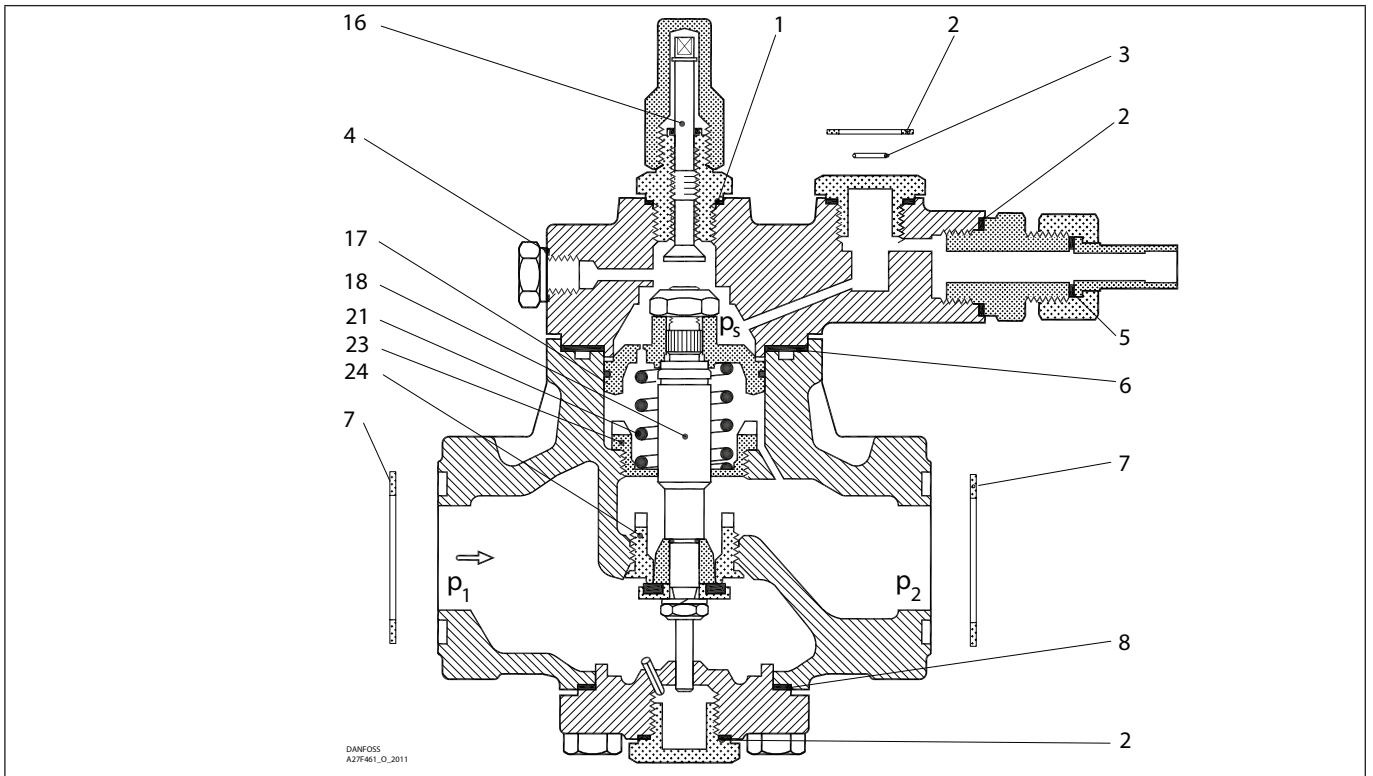

Installation guide – Spare parts and accessories

Overhaul kit | Code number 027F0676
PMFH, size 80-4

<p>1</p> <p>= Alu.</p> <p>Ø26 mm Ø1.02"</p> <p>Total no. = 1</p>	<p>2</p> <p>= Fibre</p> <p>Ø33 mm Ø1.28"</p> <p>Total no. = 4</p>	<p>3</p> <p>Ø9 mm Ø0.36"</p> <p>Total no. = 3</p>	<p>4</p> <p>= Alu.</p> <p>Ø18 mm Ø0.70"</p> <p>Total no. = 1</p>	<p>5</p> <p>= Alu.</p> <p>Ø14 mm Ø0.55"</p> <p>Total no. = 1</p>	<p>6</p> <p>= Fibre</p> <p>Ø75 mm Ø2.95"</p> <p>Total no. = 1</p>
<p>7</p> <p>= Fibre</p> <p>Ø39 mm Ø1.54"</p> <p>Total no. = 2</p>	<p>8</p> <p>= Fibre</p> <p>Ø60 mm Ø2.36"</p> <p>Total no. = 1</p>	<p>9*</p> <p>= Alu.</p> <p>Ø32 mm Ø1.26"</p> <p>Total no. = 1</p>	<p>10*</p> <p>= Alu.</p> <p>Ø22 mm Ø0.87"</p> <p>Total no. = 1</p>	<p>16</p>	<p>17</p> <p>Ø50 mm Ø1.97"</p>
<p>18</p> <p>Ø18 mm Ø0.71"</p>	<p>21</p> <p>Standard</p> <p>Ø28 mm Ø1.10"</p> <p>Total no. = 1</p> <p>Weak</p> <p>Ø27 mm Ø1.06"</p> <p>Total no. = 1</p>	<p>23</p> <p>M39</p>	<p>24</p> <p>Ø23 mm Ø0.91"</p>		

* The spare part is included in the package but is not used for PMFH size 80-4.