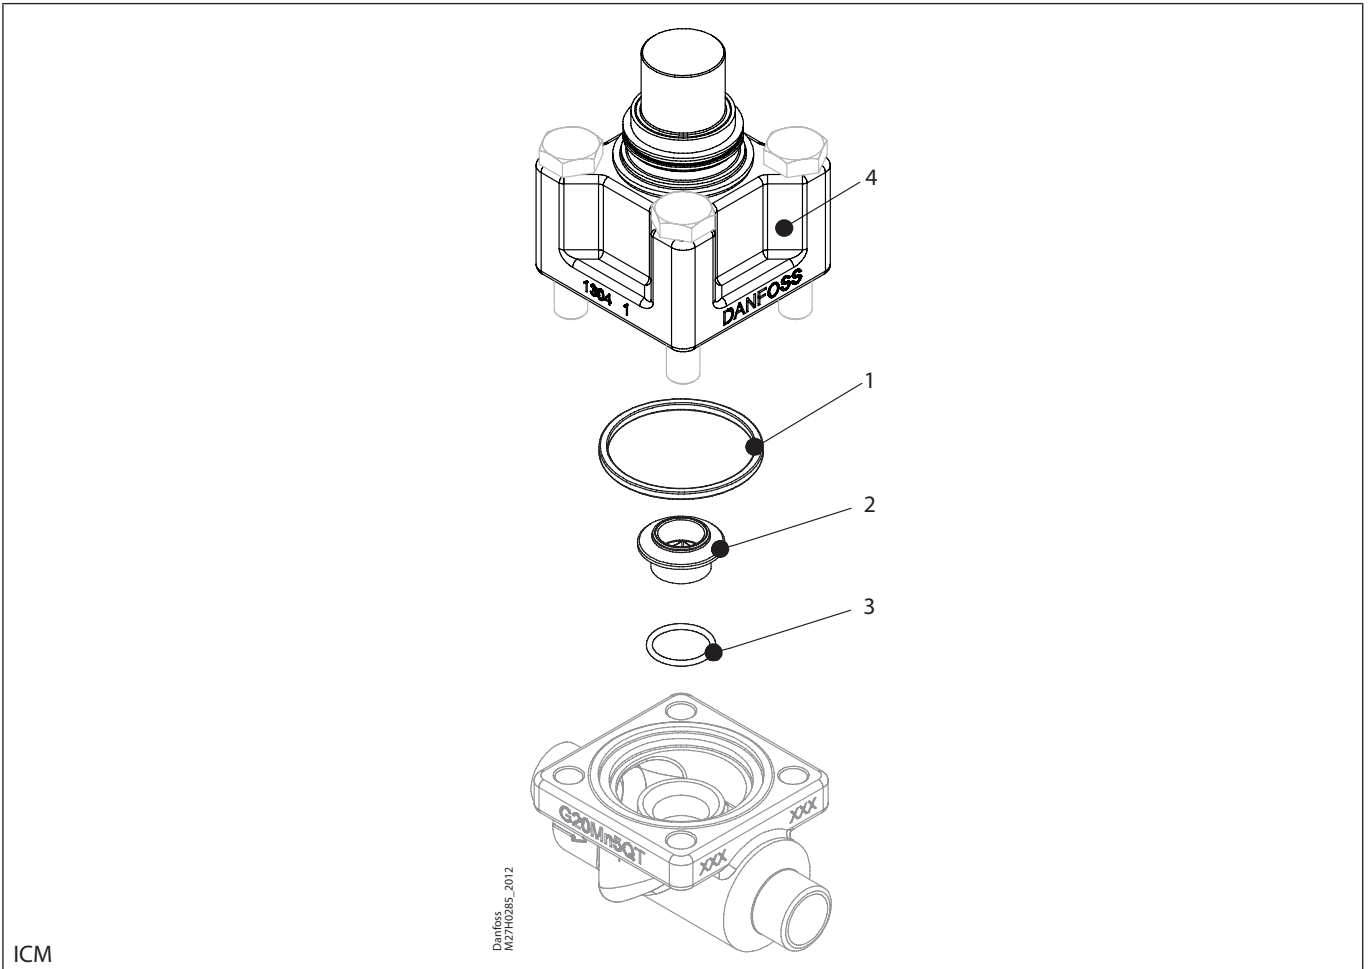

Installation guide – Spare parts and accessories

Overhaul kit | Code number 027H1181
 ICM, size 20B

ICM

<p>1</p> <p>Total no. = 1</p>	<p>2</p> <p>Total no. = 1</p>	<p>3</p> <p>Total no. = 1</p>	<p>4</p> <p>Total no. = 1</p>
--------------------------------------	--------------------------------------	--------------------------------------	--------------------------------------