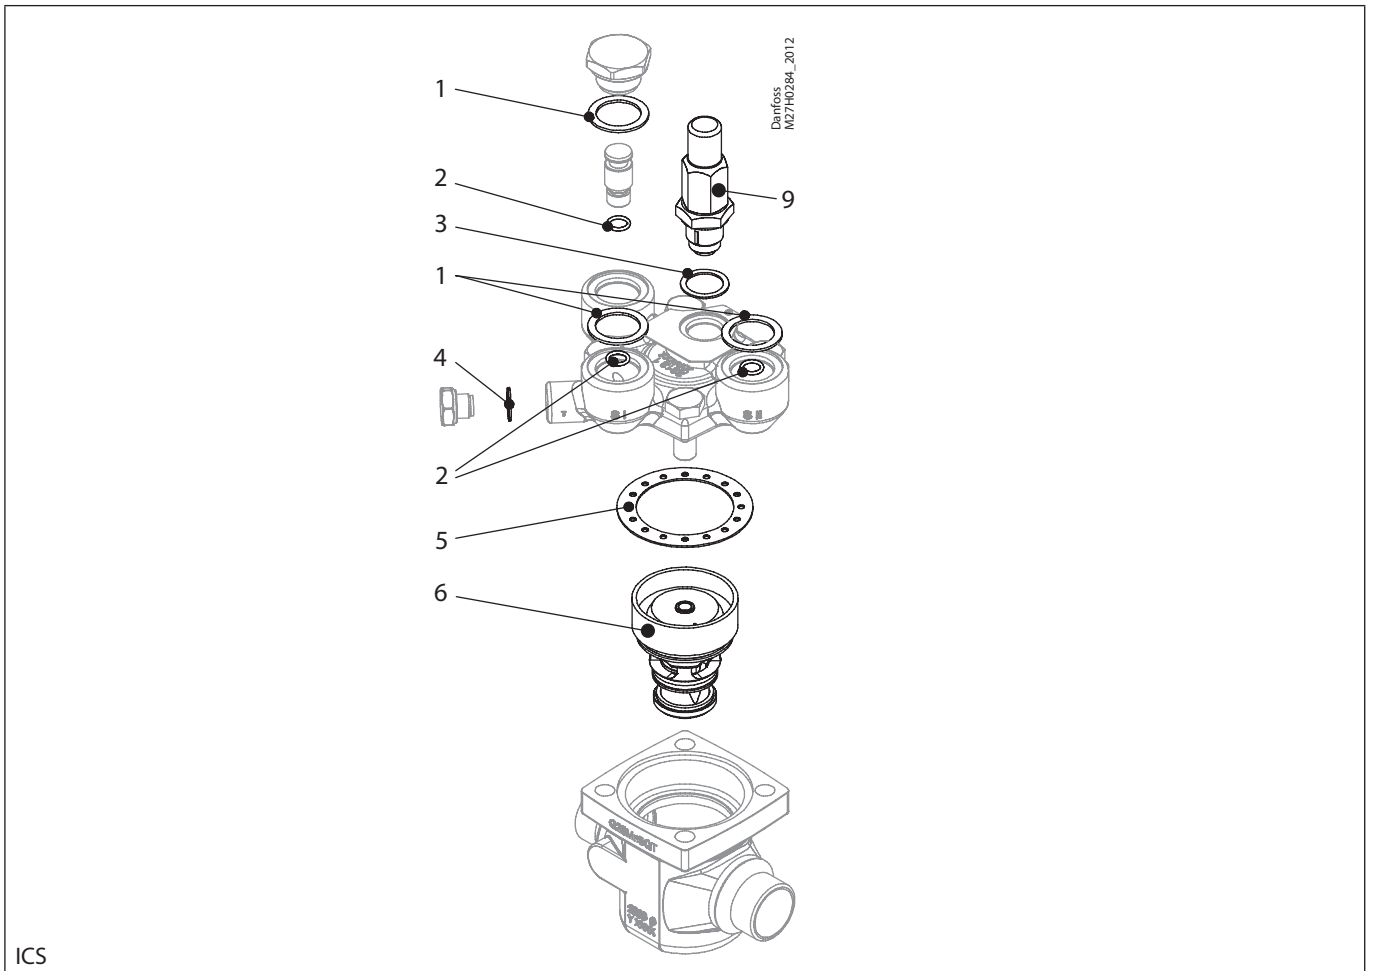

Installation guide – Spare parts and accessories

Overhaul kit | Code number 027H3043  
ICS, size 25-20

ICS

<p><b>1</b></p> <p> = Fibre</p> <p>Total no. = 3</p>	<p><b>2</b></p> <p> = Alu.</p> <p>Total no. = 3</p>	<p><b>3</b></p> <p> = Alu.</p> <p>Total no. = 1</p>	<p><b>4</b></p> <p> = Alu.</p> <p>Total no. = 1</p>	<p><b>5</b></p> <p> = Fibre</p> <p>Total no. = 1</p>
<p><b>6</b></p> <p>Total no. = 1</p>		<p><b>9</b></p> <p>Total no. = 1</p>		