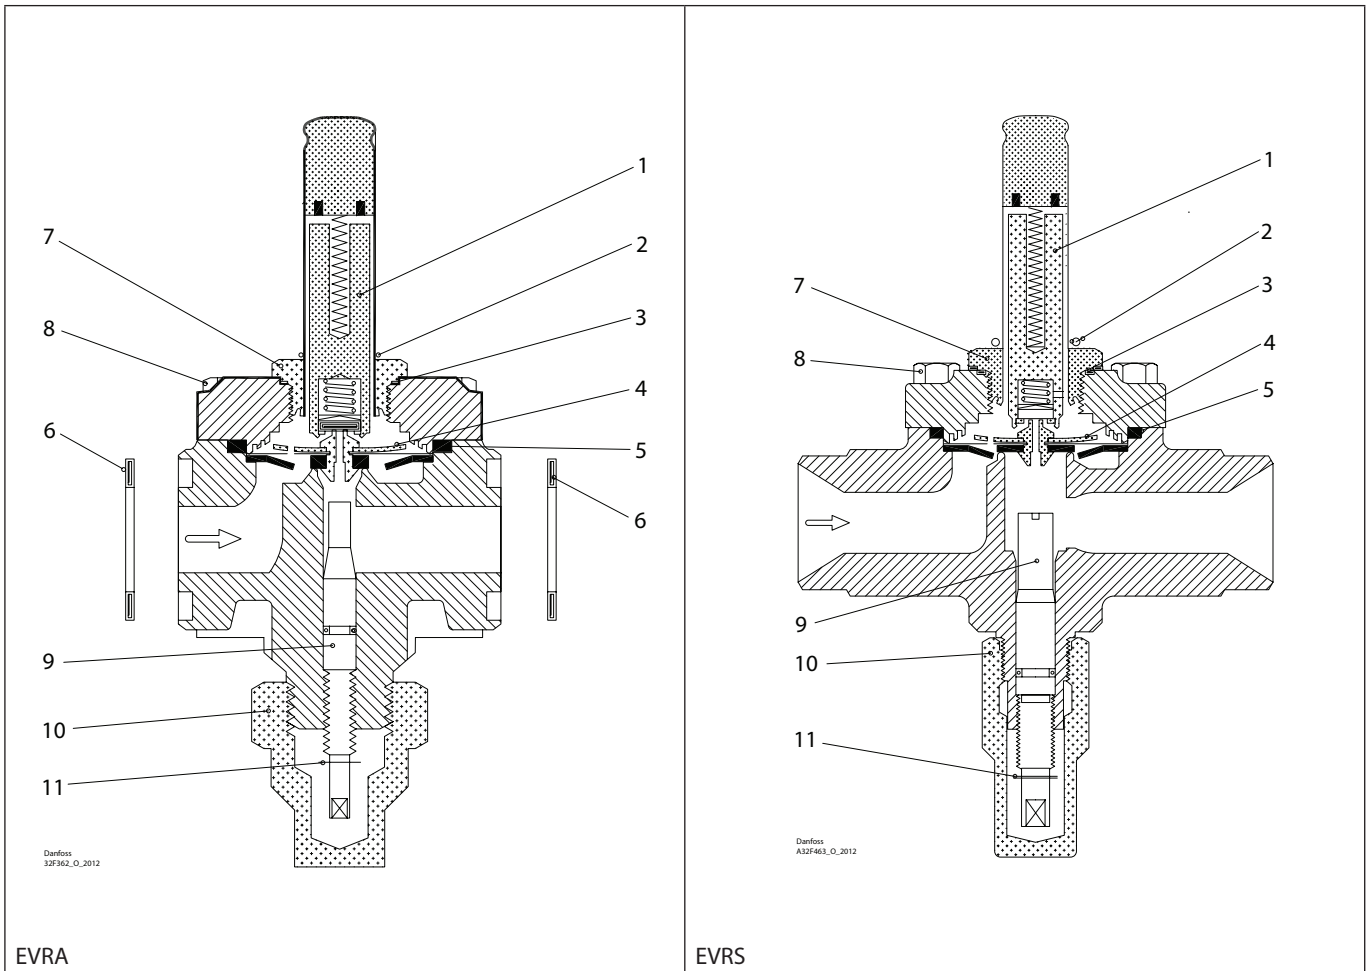

Installation guide – Spare parts and accessories

Overhaul kit | Code number 032F2337
EVRA and EVRS, size 10

EVRA

EVRS

<p>1 For AC / DC</p> <p>Total no. = 1</p>	<p>2</p> <p>Total no. = 1</p>	<p>3 = Alu.</p> <p>Total no. = 1</p>	<p>4</p> <p>Total no. = 1</p>	<p>5 = Rubber</p> <p>Total no. = 1</p>	<p>6 = Fibre</p> <p>Total no. = 2</p>
<p>7</p> <p>Total no. = 1</p>	<p>8</p> <p>Total no. = 4</p>	<p>9</p> <p>Total no. = 1</p>	<p>10</p> <p>Total no. = 1</p>	<p>11</p> <p>Total no. = 1</p>	