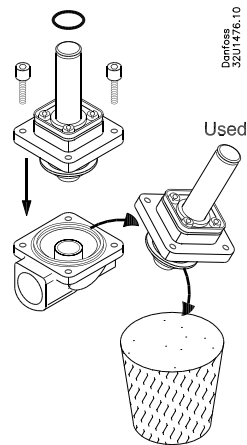

Instruction Type EV250B NC/NO Spare parts

032R9313

032R9313

250B NC Normally closed

For valve type	Seal material	Code no.
EV250B 10 - 12BD	EPDM	032U5315

16 mm

14 mm

2

250B NC Normally closed

For valve type	Seal material	Code no.
EV250B 18 - 22BD	EPDM	032U5317

250B NO Normally open

For valve type	Seal material	Code no.
EV250B 10 - 12BD	EPDM	032U5319
EV250B 10 - 12BD	FKM	032U5320
EV250B 18 - 22BD	EPDM	032U5321
EV250B 18 - 22BD	FKM	032U5322