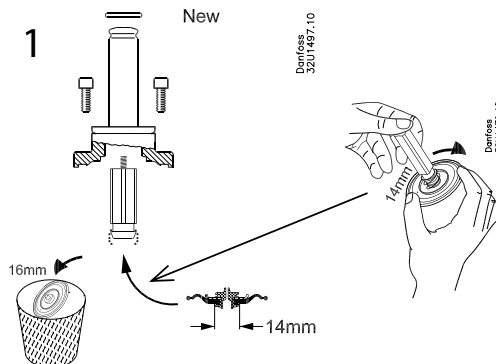

Instruction Type EV250B NC/NO Spare parts

032R9313

032R9313

250B NC Normally closed

For valve type	Seal material	Code no.
EV250B 10 - 12BD	EPDM	032U5315

16 mm

14 mm

2

250B NC Normally closed

For valve type	Seal material	Code no.
EV250B 18 - 22BD	EPDM	032U5317

250B NO Normally open

For valve type	Seal material	Code no.
EV250B 10 - 12BD	EPDM	032U5319
EV250B 10 - 12BD	FKM	032U5320
EV250B 18 - 22BD	EPDM	032U5321
EV250B 18 - 22BD	FKM	032U5322