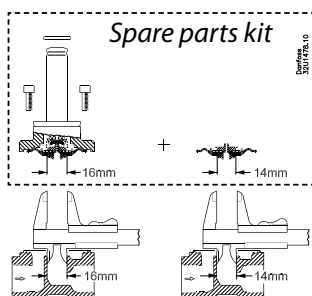

Instruction Type EV250B NC/NO Spare parts

032R9313

032R9313

250B NC Normally closed

For valve type	Seal material	Code no.
EV250B 10 - 12BD	EPDM	032U5315

16 mm

14 mm

2

250B NC Normally closed

For valve type	Seal material	Code no.
EV250B 18 - 22BD	EPDM	032U5317

250B NO Normally open

For valve type	Seal material	Code no.
EV250B 10 - 12BD	EPDM	032U5319
EV250B 10 - 12BD	FKM	032U5320
EV250B 18 - 22BD	EPDM	032U5321
EV250B 18 - 22BD	FKM	032U5322