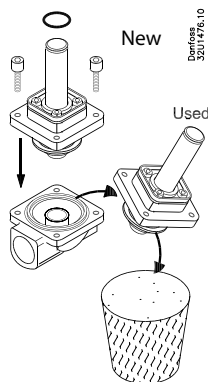

Instruction Type EV250B NC/NO Spare parts

032R9313

032R9313

250B NC Normally closed

For valve type	Seal material	Code no.
EV250B 10 - 12BD	EPDM	032U5315

16 mm

14 mm

2

250B NC Normally closed

For valve type	Seal material	Code no.
EV250B 18 - 22BD	EPDM	032U5317

250B NO Normally open

For valve type	Seal material	Code no.
EV250B 10 - 12BD	EPDM	032U5319
EV250B 10 - 12BD	FKM	032U5320
EV250B 18 - 22BD	EPDM	032U5321
EV250B 18 - 22BD	FKM	032U5322