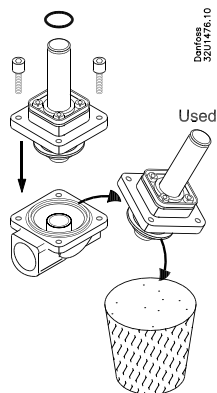

Instruction Type EV250B NC/NO Spare parts

032R9313

032R9313

250B NC Normally closed

For valve type	Seal material	Code no.
EV250B 10 - 12BD	EPDM	032U5315

16 mm

14 mm

2

250B NC Normally closed

For valve type	Seal material	Code no.
EV250B 18 - 22BD	EPDM	032U5317

250B NO Normally open

For valve type	Seal material	Code no.
EV250B 10 - 12BD	EPDM	032U5319
EV250B 10 - 12BD	FKM	032U5320
EV250B 18 - 22BD	EPDM	032U5321
EV250B 18 - 22BD	FKM	032U5322